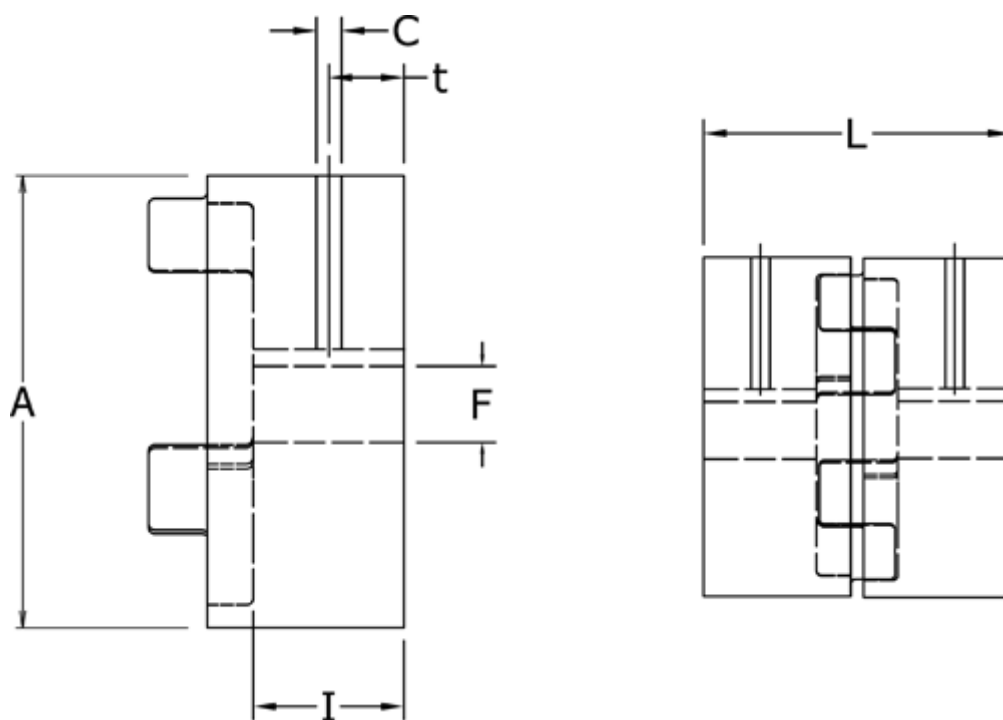

Article number: 3335019F019

Description: Coupling hub Klonex ES 19/24
ALU Aluminium, Bore 19H7 mm w/keyway & setscrew

Measures

A = 40
C = M5
F = 19
I = 25
L = 66
t = 10.0